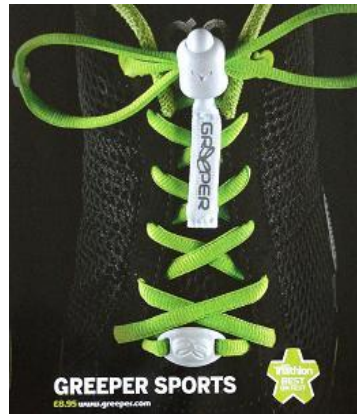

## Greeper Laces

Greeper® Laces are an amazing new invention that enables the user to loosen and tighten laces with ease and they never come undone. It is a small device that enables people with use of only one hand to be able to tighten laces without having to tie them. Also suitable for those that cannot fasten laces themselves. Each pack includes a demonstrator card and a Greeper lace with instructions on how to fit the lace to a pair of shoes. There are sports versions, versions for hiking shoes as well as ordinary shoes.