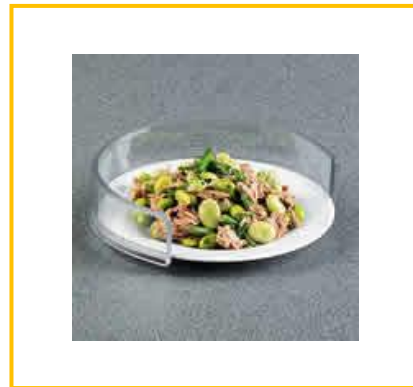

Plate Guards

Plate Guards

These flexible and durable plate surround can be easily fitted to ordinary plates to assist with one handed eating. Three simple clips attach it to the rim and create a high inward sloping face to help with food collection and prevent spillage.