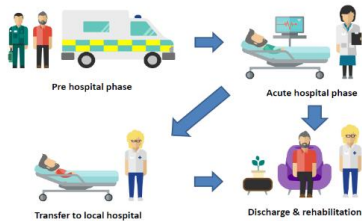

This change happened in November 2023.

GIG
CYMRU
NHS
WALES

Bwrdd Iechyd Prifysgol
Aneurin Bevan
University Health Board

Why is this change good?

More doctors are available.

Same therapy team to give care regularly.

Different staff work together and share skills.

Stroke care is more joined up. Staff talk better with the hospital stroke team.

What is planned?

The Health Board wants to keep stroke care at Ysbyty Ystrad Fawr.